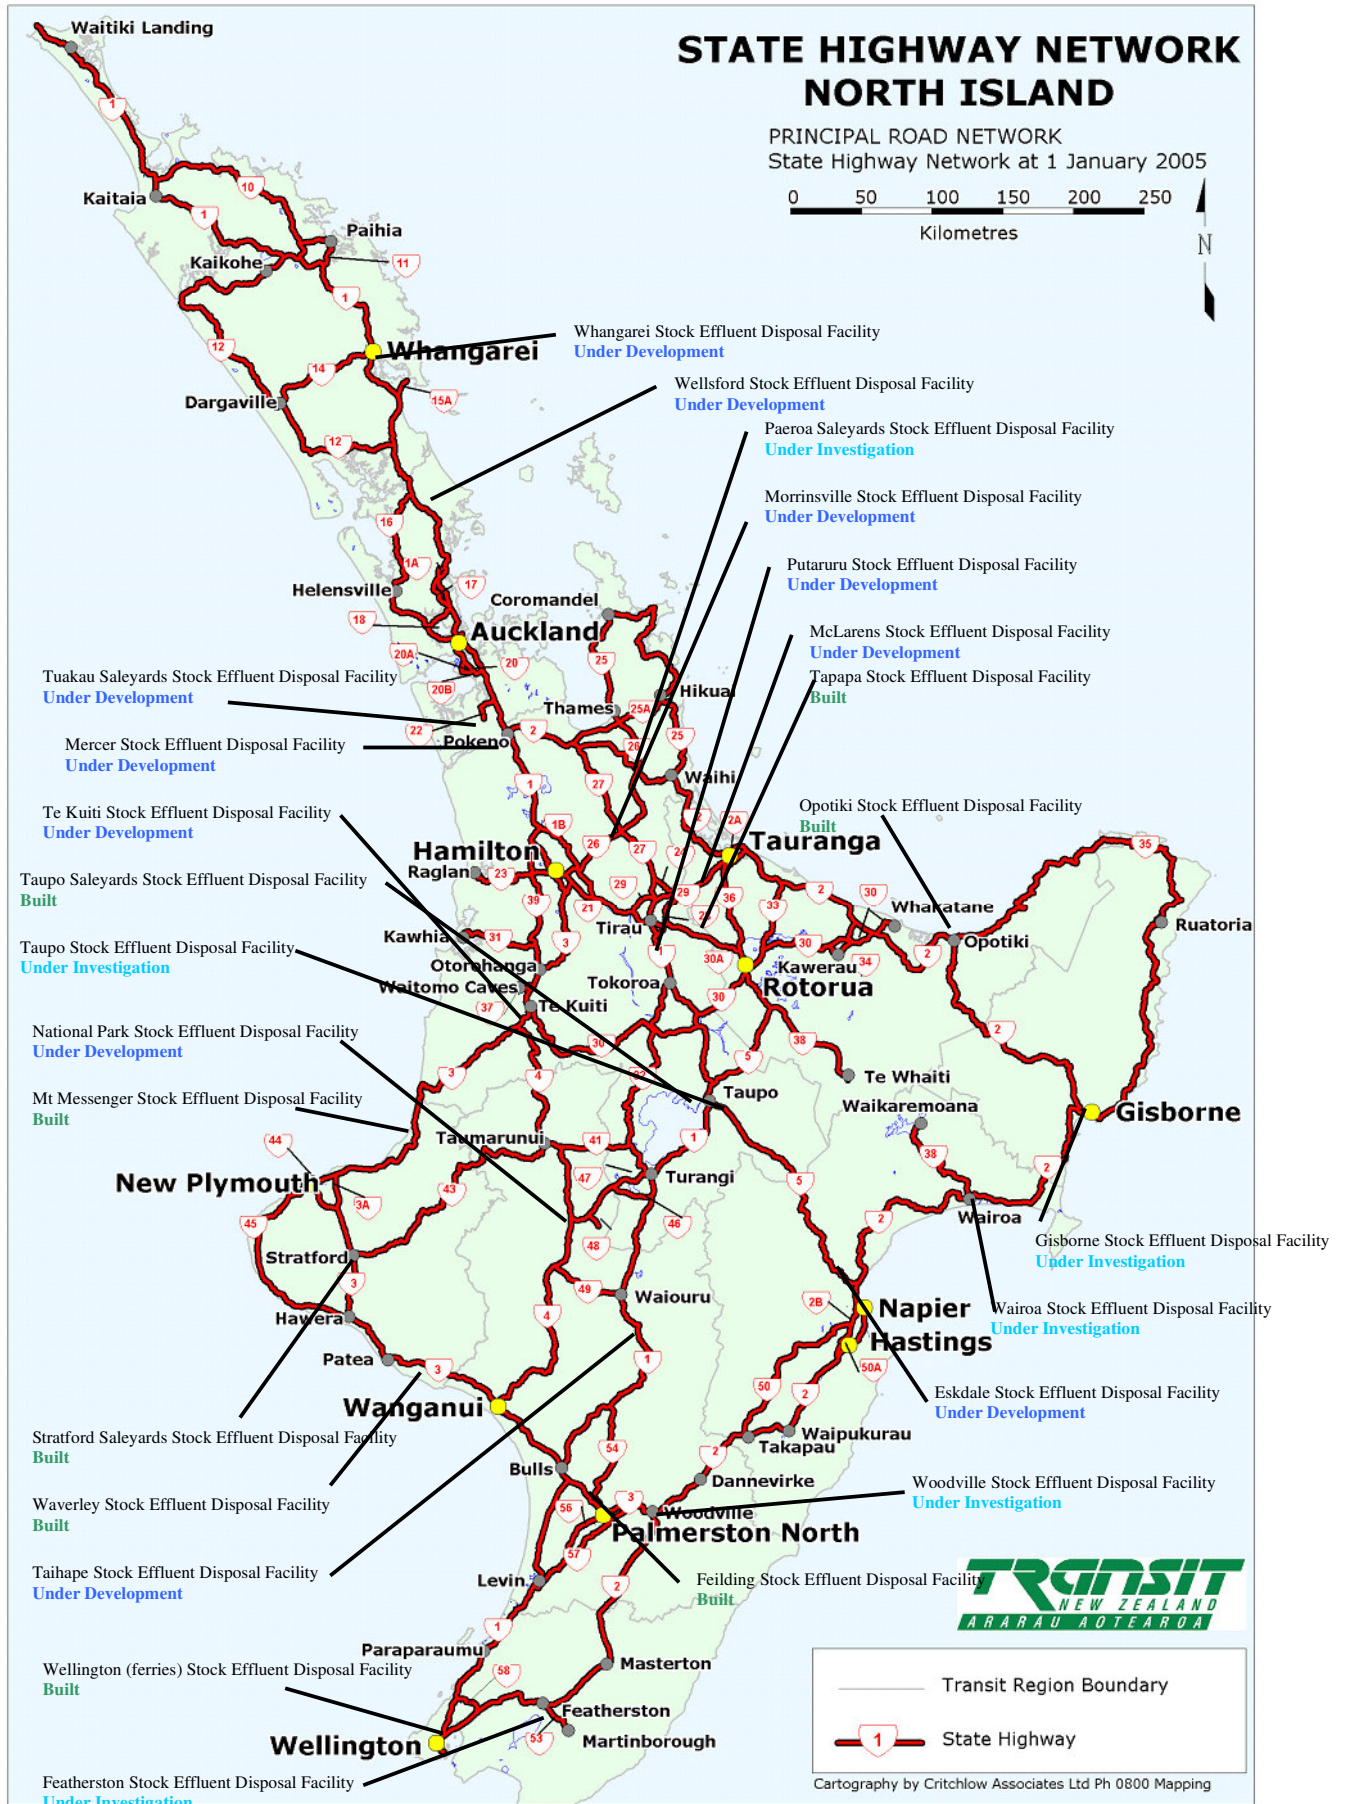

STATE HIGHWAY NETWORK NORTH ISLAND

PRINCIPAL ROAD NETWORK
State Highway Network at 1 January 2005

— Transit Region Boundary

1 State Highway

Cartography by Critchlow Associates Ltd Ph 0800 Mapping

STATE HIGHWAY NETWORK SOUTH ISLAND

PRINCIPAL ROAD NETWORK
State Highway Network at 1 January 2005

	Transit Region Boundary
	State Highway

Cartography by Critchlow Associates Ltd Ph 0800 Mapping