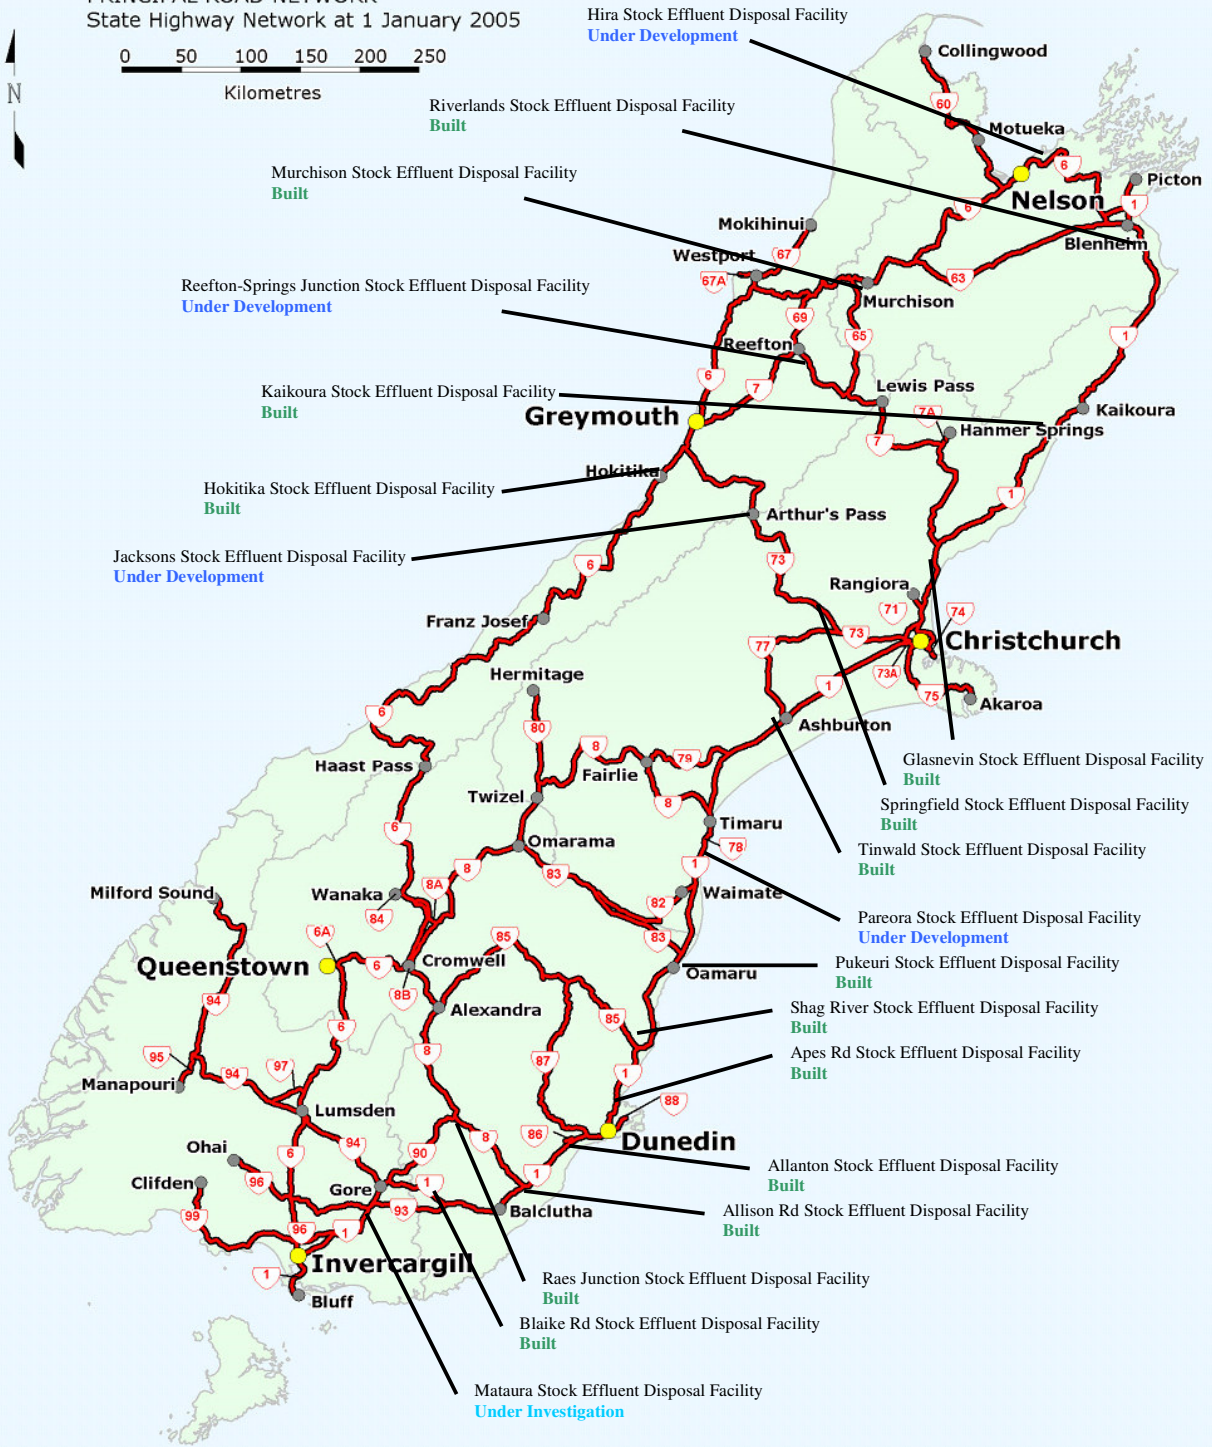

STATE HIGHWAY NETWORK NORTH ISLAND

PRINCIPAL ROAD NETWORK
State Highway Network at 1 January 2005

— Transit Region Boundary

1 State Highway

Cartography by Critchlow Associates Ltd Ph 0800 Mapping

STATE HIGHWAY NETWORK SOUTH ISLAND

PRINCIPAL ROAD NETWORK
State Highway Network at 1 January 2005

	Transit Region Boundary
	State Highway

Cartography by Critchlow Associates Ltd Ph 0800 Mapping